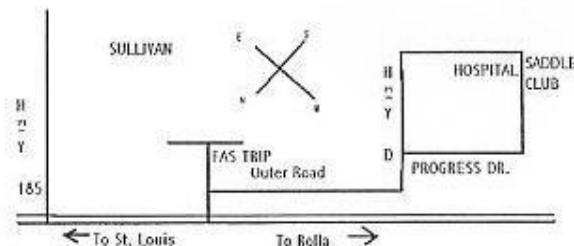

MERAMEC COMMUNITY FAIR "WHIRLWIND OF FUN" 2010 ALL YOUTH HORSE SHOW

Wednesday, June 23rd
Start Time – 6PM

Entry Fee: $10 entire show

18 Years Old and Under
Ages as of January 1, 2010

1 Jr. Flag (12 & Under)
2 Sr. Flag (13 & Over)
3 Jr. Plug (12 & Under)
4 Sr. Plug (13 & Over)
5 Jr. Poles (12 & Under
permitting)

6 Sr. Poles (13 & Over)
7 Jr. Barrels (12 & Under)
8 Sr. Barrels (13 & Over)
9 Mystery Class (time permitting)
10 Mystery Class (time
permitting)

SHOW RULES/INFORMATION

No stallions over one year of age as of 1/1/10
Negative Coggins required
No alcohol
No riding off club grounds
Jeans and boots required
No use of whips/bats/crops in front of horse's shoulders
Tail ribbons for horses that kick

Enter/exit gates at a walk
No running in or around gate area
Dogs on leashes
No animals in enclosed buildings
Show Committee's decisions are final
Inappropriate behavior is cause for expulsion
Classes may be canceled/combined/split

**SULLIVAN SADDLE CLUB AND ITS MEMBERS WILL NOT BE RESPONSIBLE FOR ACCIDENTS,
INJURIES, OR LOSSES TO SPECTATORS, EXHIBITORS, OR EQUINE**